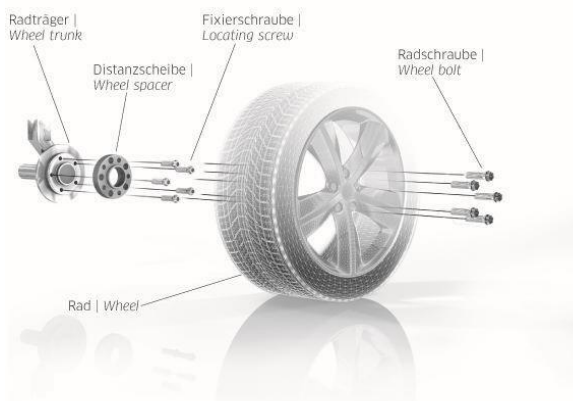

90-3-xx-xxx
90-7-xx-xxx

Description

- disc with a screw system with centering collar (centering nose)
- track change from 40 mm to 60 mm (disc thickness 20 mm to 30 mm)
- fastening: disc at wheel carrier by using special fixing bolts, wheel at disc by using production (or special-wheel) bolts
- delivery with attachment parts