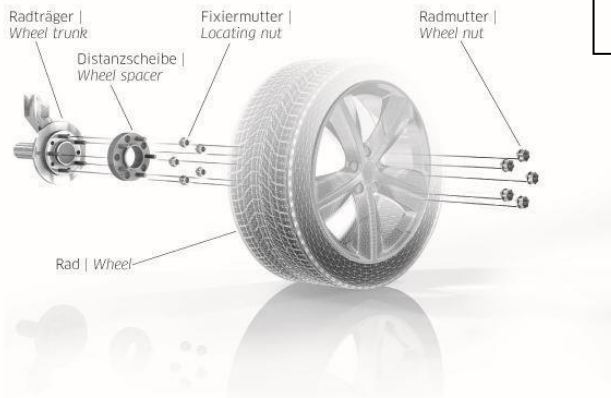

System 4 / 8

90-4-xx-xxx
90-8-xx-xxx

Description

- disc with a screw system with centering collar (centering nose)
- track change from 40 mm to 60 mm (disc thickness 20 mm to 30 mm)
- fastening: disc at wheel carrier by using special fixing nuts, wheel at disc by using production (or special-wheel) nut
- delivery with attachment parts