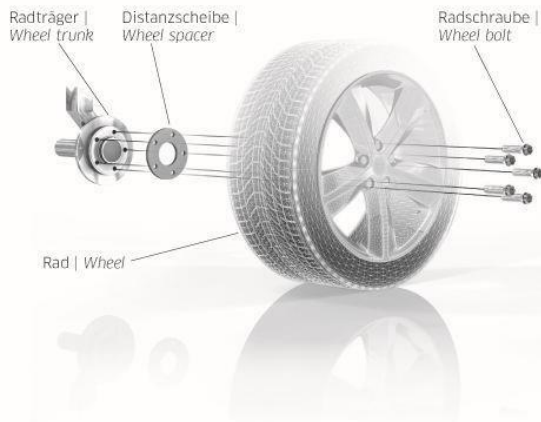

System 1

90-1-xx-xxx

Description

- disc with a pass-through system with centering boring
- track change from 10 mm to 16 mm (disc thickness 5 mm to 8 mm)
- fastening by using longer wheel bolts
- delivery without attachment parts (to order separately)

NOTE: Longer studs must be ordered separately!

System 2