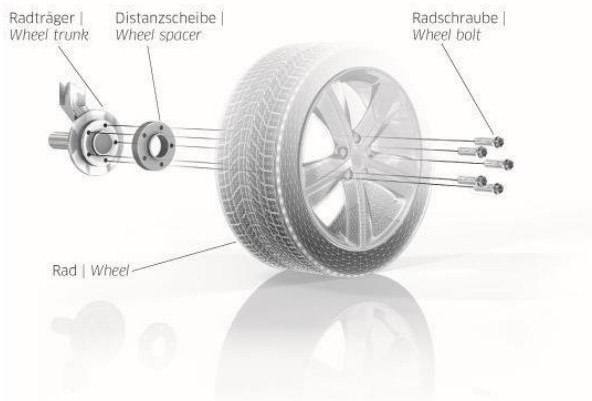

90-2-xx-xxx

Description

- disc with a pass-through system with centering collar (centering nose)
- track change from 20 mm to 40 mm (disc thickness 10 mm to 20 mm)
- fastening by using longer wheel bolts
- delivery without attachment parts (to order separately)

NOTE: Longer studs must be ordered separately!

System 3 / 7