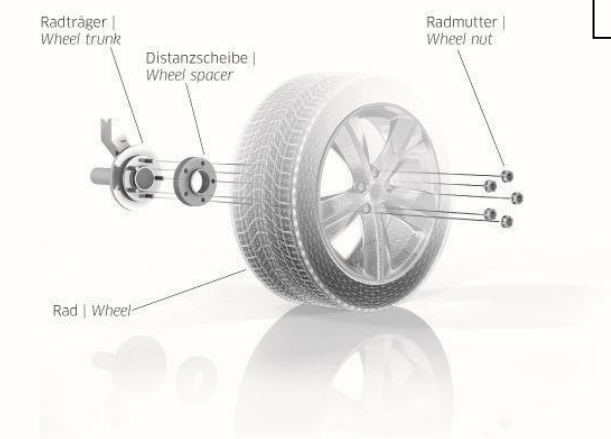

System 6

90-6-xx-xxx

Description

- disc with a pass-through system with centering collar (centering nose)
- track change from 20 mm to 40 mm (disc thickness 10 mm to 20 mm)
- fastening by using longer knurled stud (to change at the vehicle)
- delivery with attachment parts (for standard wheels or wheels with standard fixing)