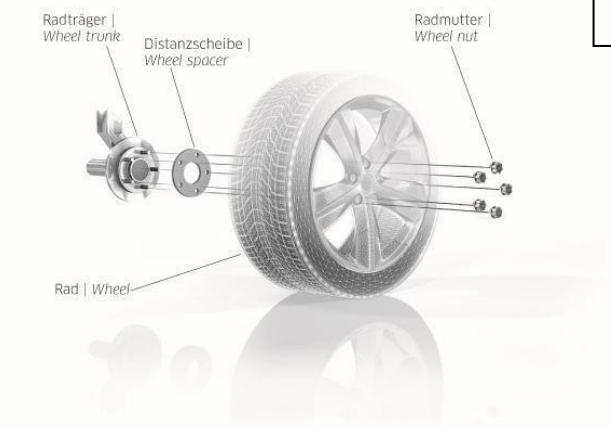

System 5

90-5-xx-xxx

Description

- disc with a pass-through system with centering boring
- track change from 10 mm to 16 mm (disc thickness 5 mm to 8 mm)
- fastening by using longer knurled stud (to change at the vehicle)
- delivery with attachment parts (for standard wheels or wheels with standard fixing)